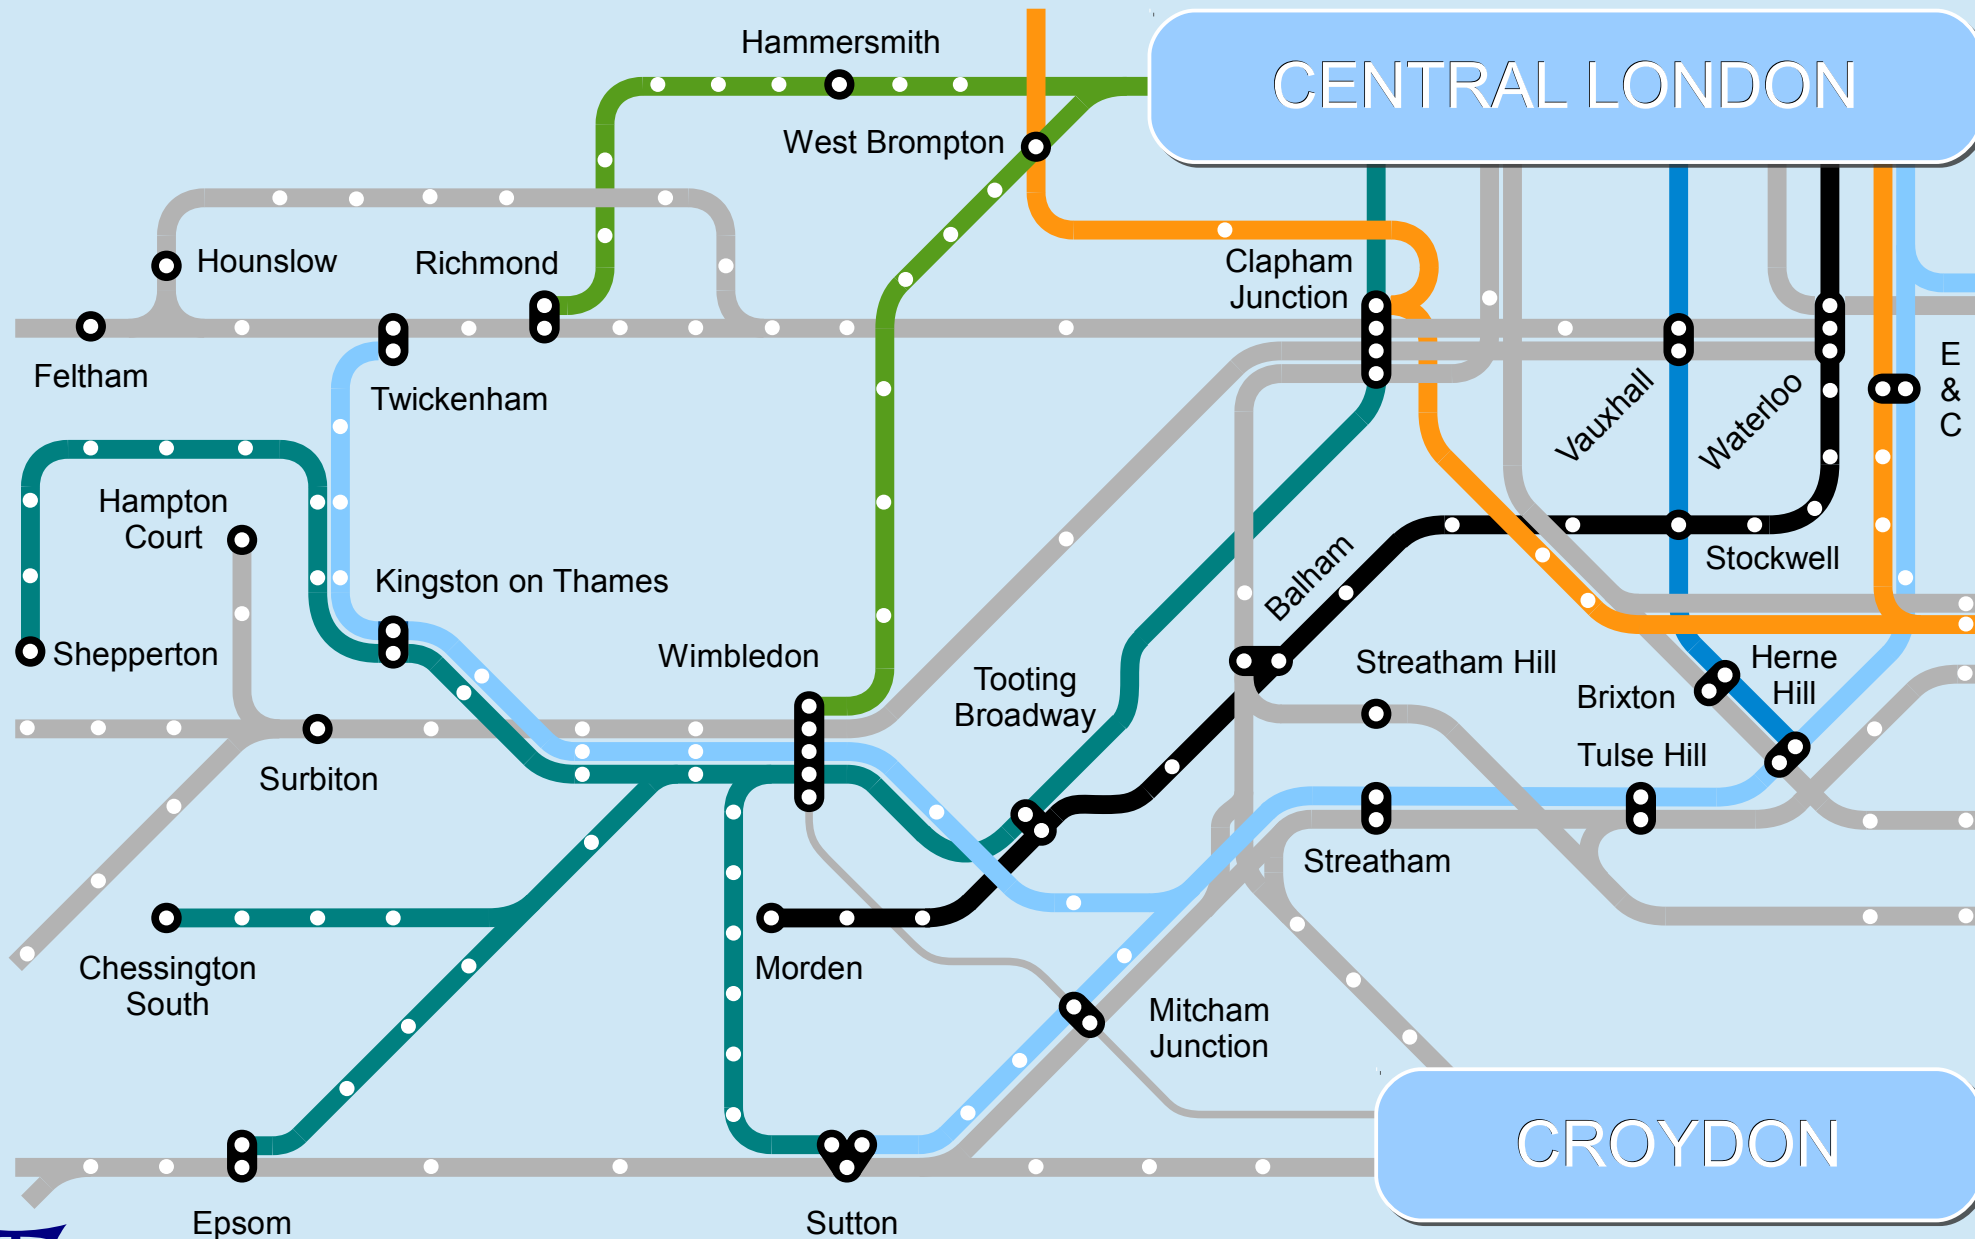

## South West London: Network Connections

- █ Crossrail 2
  - █ Overground
  - █ Northern
  - █ Other
  - █ Thameslink
  - █ District
  - █ Victoria
  - █ Lines
- only principal & interchange station names shown*

## South West London: Wimbledon Layout Changes

# CROSSRAIL & THAMESLINK

South West London: New Maldon & Raynes Park Layout Changes