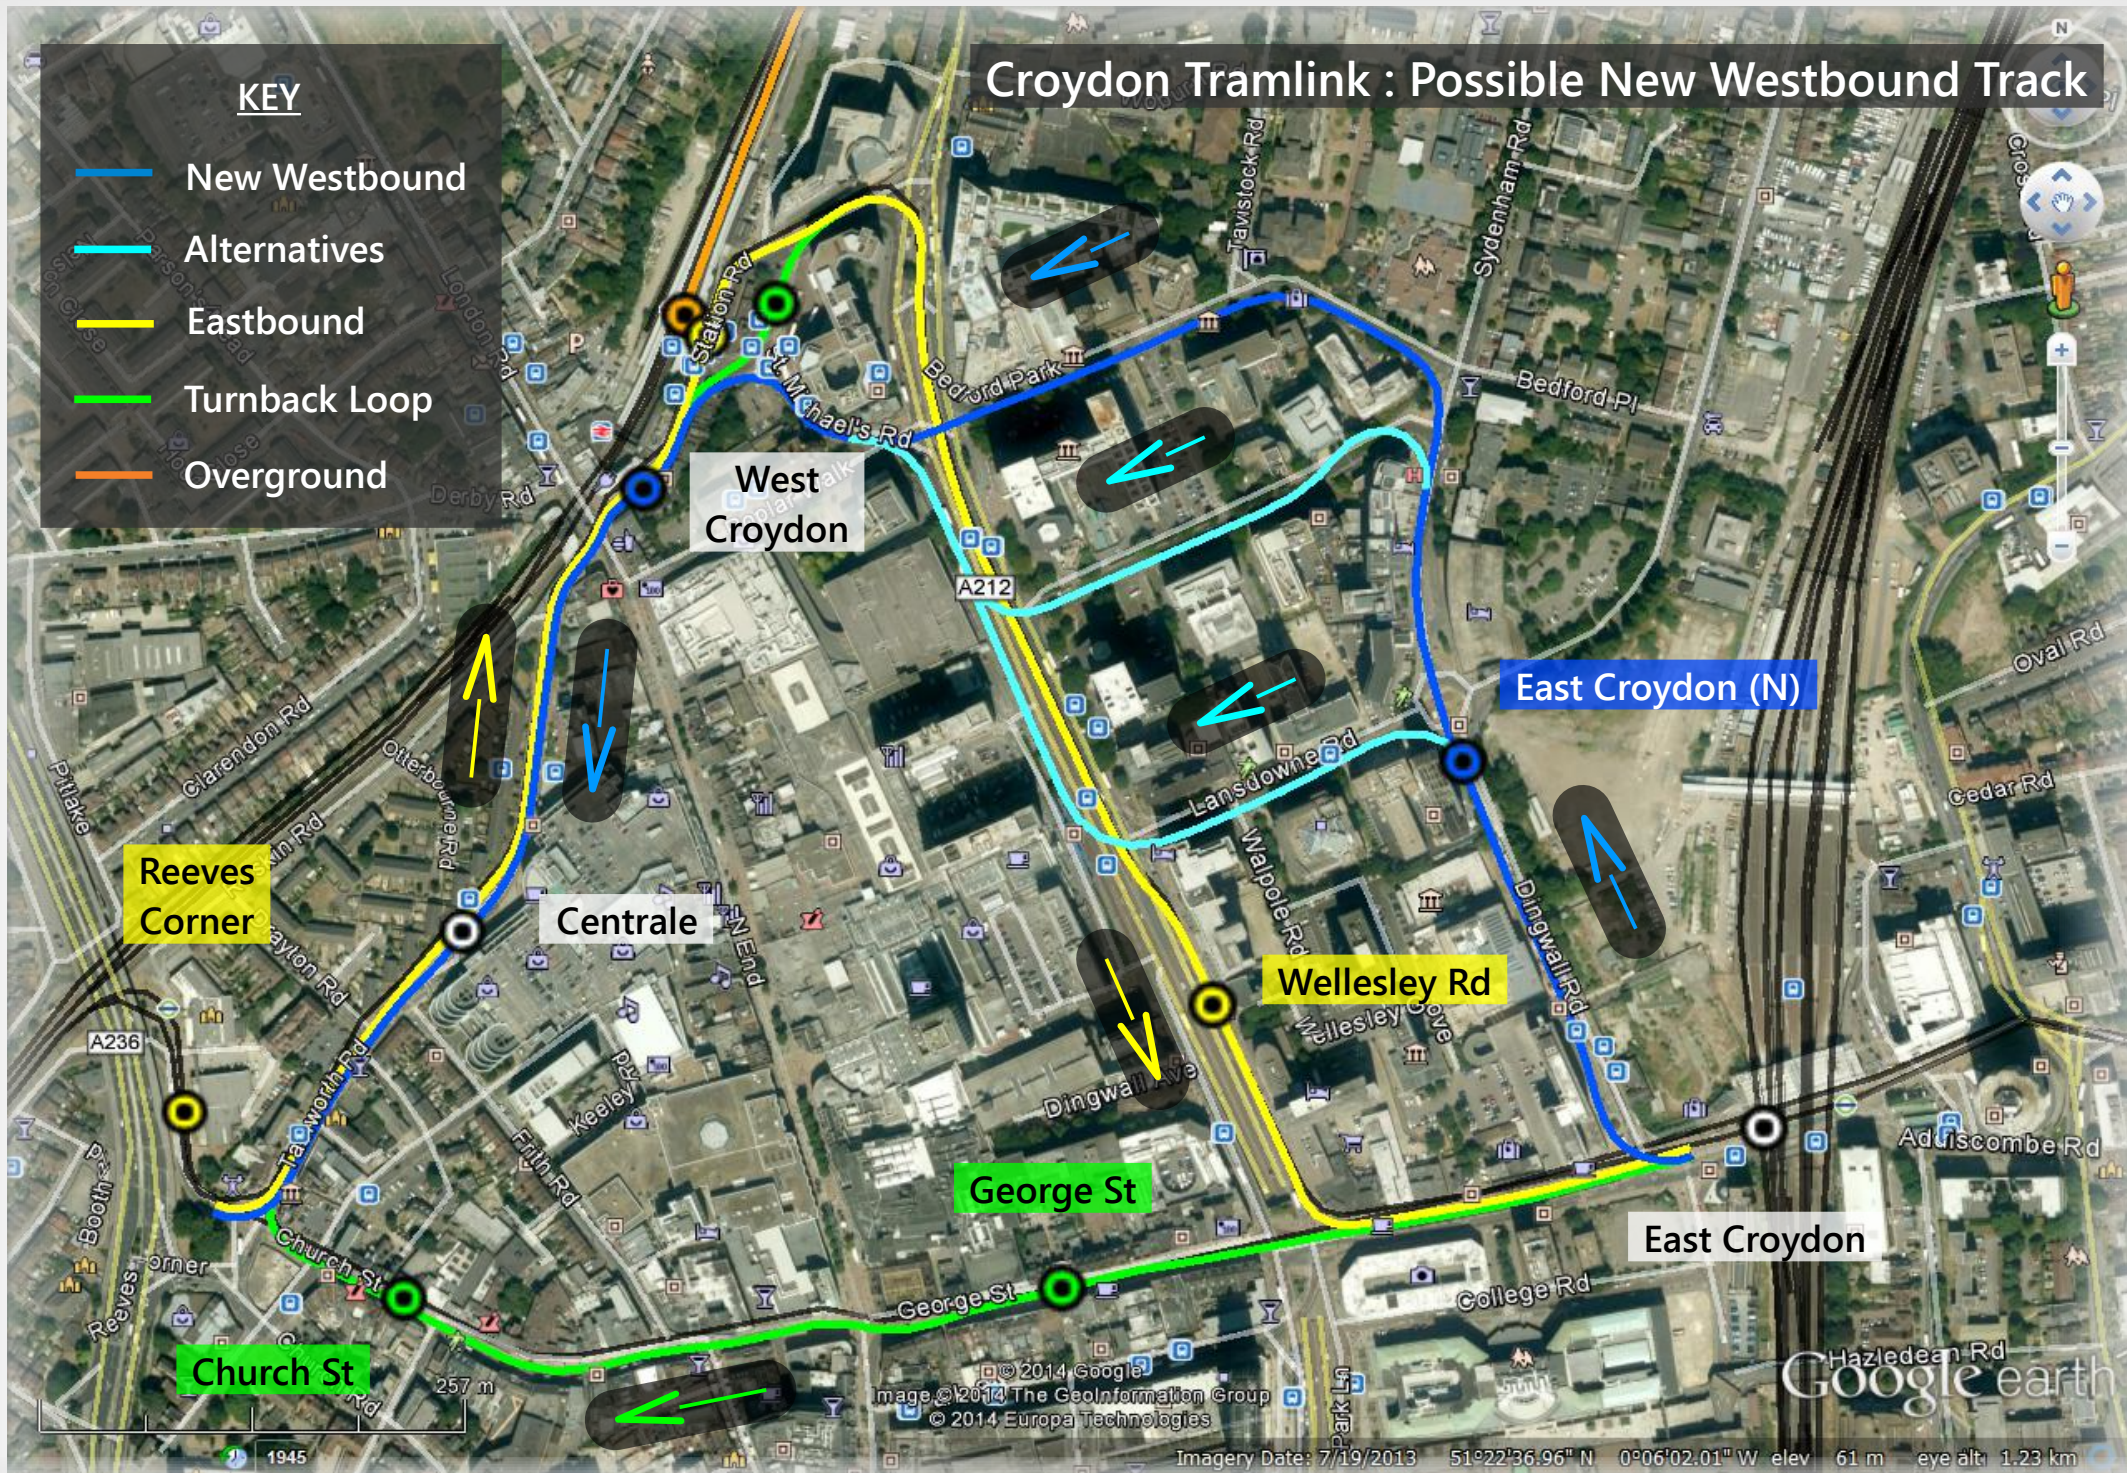

Croydon Tramlink : Possible New Westbound Track

KEY

- New Westbound
- Alternatives
- Eastbound
- Turnback Loop
- Overground

Croydon Tramlink : Possible New Wellesley Road Tram Reservation

KEY

- New Westbound
- Eastbound
- Turnback Loop
- Overground