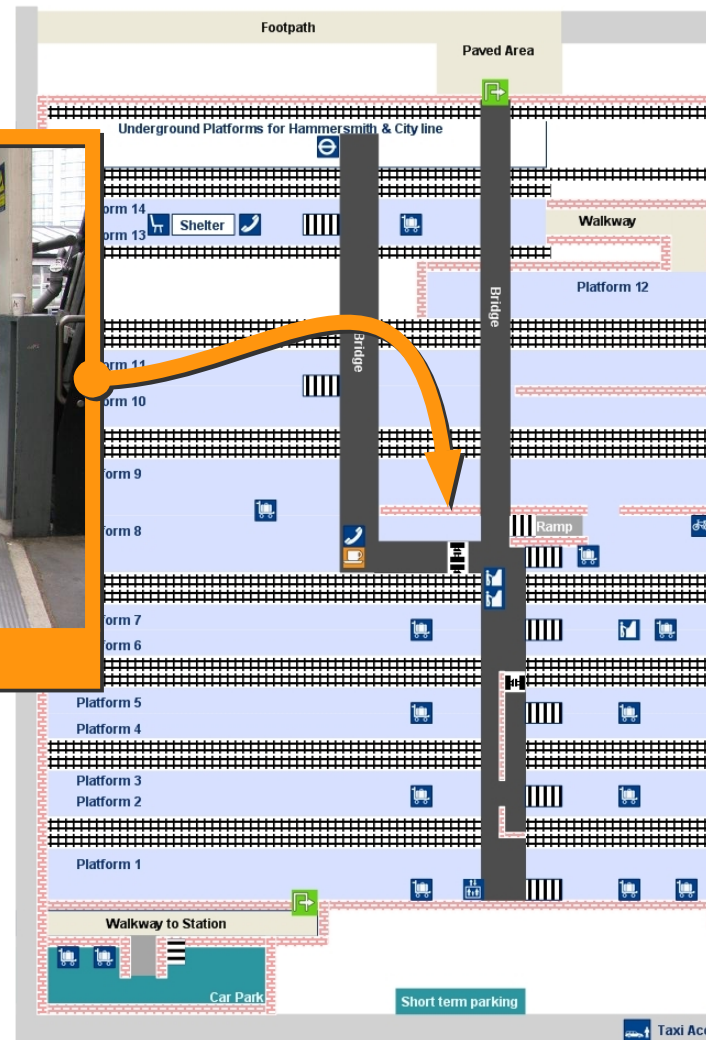

Bing Maps Birdseye View New Concourse Area Under Construction

National Rail Image

Location of Barrier Line

National Rail Map - Out of Date

PADDINGTON STATION
H&C/CIRCLE LINE ACCESS

www.townend.me/files/paddington2.pdf