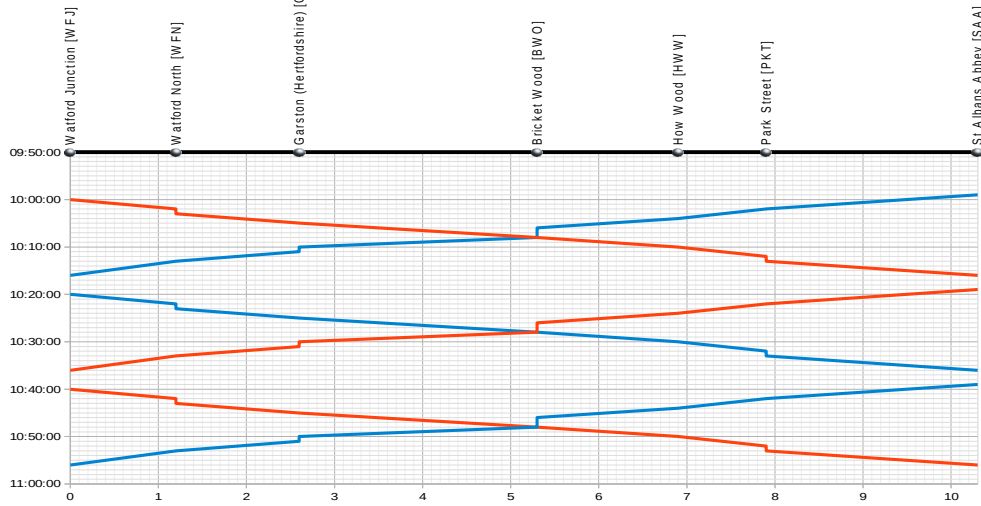

Example Timetable (20 minute interval service)

Station	Distance (km)	Line	DN Local	UP Local	DN Local	UP Local	DN Local	UP Local
Watford Junction [WFJ]		0	09:50:00	10:00:00	10:16:00	10:20:00	10:36:00	10:40:00
Watford North [WFN]	1.2	09:50:00	10:02:00	10:13:00	10:22:00	10:33:00	10:42:00	10:53:00
Watford North [WFN]	1.2	09:50:00	10:03:00	10:13:00	10:23:00	10:33:00	10:43:00	10:53:00
Garston (Hertfordshire) [GSN]	2.6	09:50:00	10:05:00	10:11:00	10:25:00	10:31:00	10:45:00	10:51:00
Garston (Hertfordshire) [GSN]	2.6	09:50:00	10:05:00	10:10:00	10:25:00	10:30:00	10:45:00	10:50:00
Bricket Wood [BWO]	5.3	09:50:00	10:08:00	10:08:00	10:28:00	10:28:00	10:48:00	10:48:00
Bricket Wood [BWO]	5.3	09:50:00	10:08:00	10:06:00	10:28:00	10:26:00	10:48:00	10:46:00
How Wood [HWW]	6.9	09:50:00	10:10:00	10:04:00	10:30:00	10:30:00	10:50:00	10:50:00
How Wood [HWW]	6.9	09:50:00	10:10:00	10:04:00	10:30:00	10:24:00	10:50:00	10:44:00
Park Street [PKT]	7.9	09:50:00	10:12:00	10:02:00	10:32:00	10:22:00	10:52:00	10:42:00
Park Street [PKT]	7.9	09:50:00	10:13:00	10:02:00	10:33:00	10:22:00	10:53:00	10:42:00
St Albans Abbey [SAA]	10.3	09:50:00	10:16:00	09:59:00	10:36:00	10:19:00	10:56:00	10:39:00